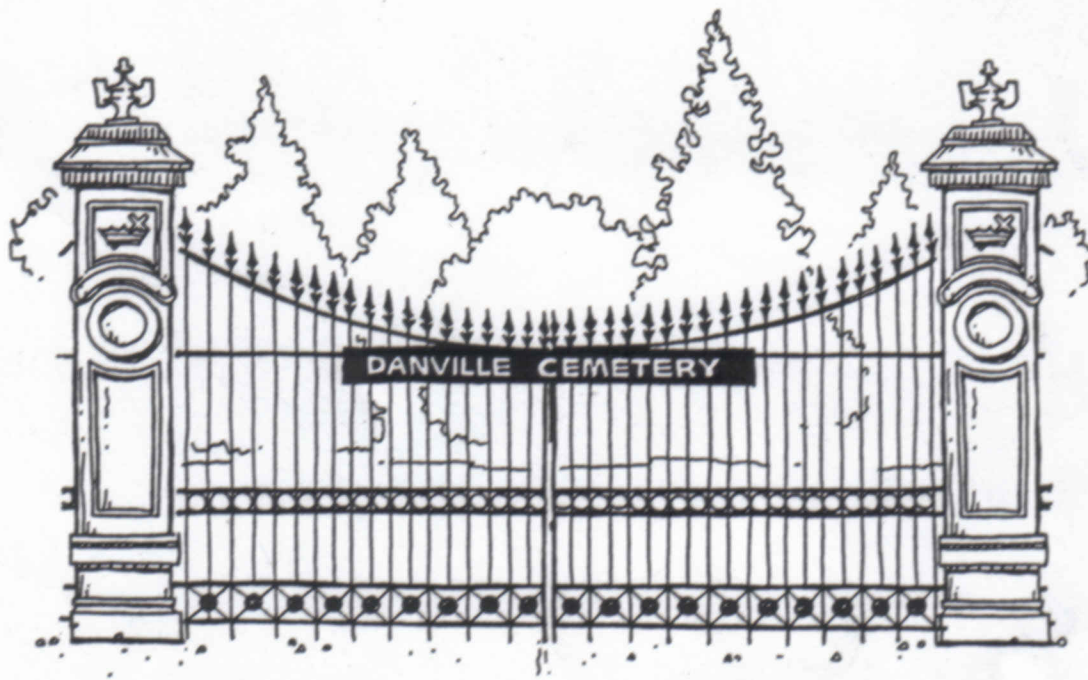

**Boyle County, Kentucky,  
Cemetery Records, 1792-1992**

Boyle 1792  
*The Celebration*  
1992  
Kentucky

**Compiled by  
Boyle County  
Genealogical Association**

## MOORE CEMETERY (KY 34)

This cemetery is on KY 34, Danville-Parksville Road, about one fourth mile west of the intersection with Upper Salt River Road.

MOORE, John Wesley infant son of *William and Nancy Moore*	b 27 MAY 1837 d 23 AUG 1838
MOORE, Nancy J. wife of William Moore	b 02 MAY 1818 d 14 JAN 1892
MOORE, Julia E. wife of *S.J. Moore*; Nee *Julia E. Clem*	b 26 JUN 1852 d 29 JUN 1888
MOORE, William C. brother to John R. Moore	b 23 DEC 1796 d 19 AUG 1867